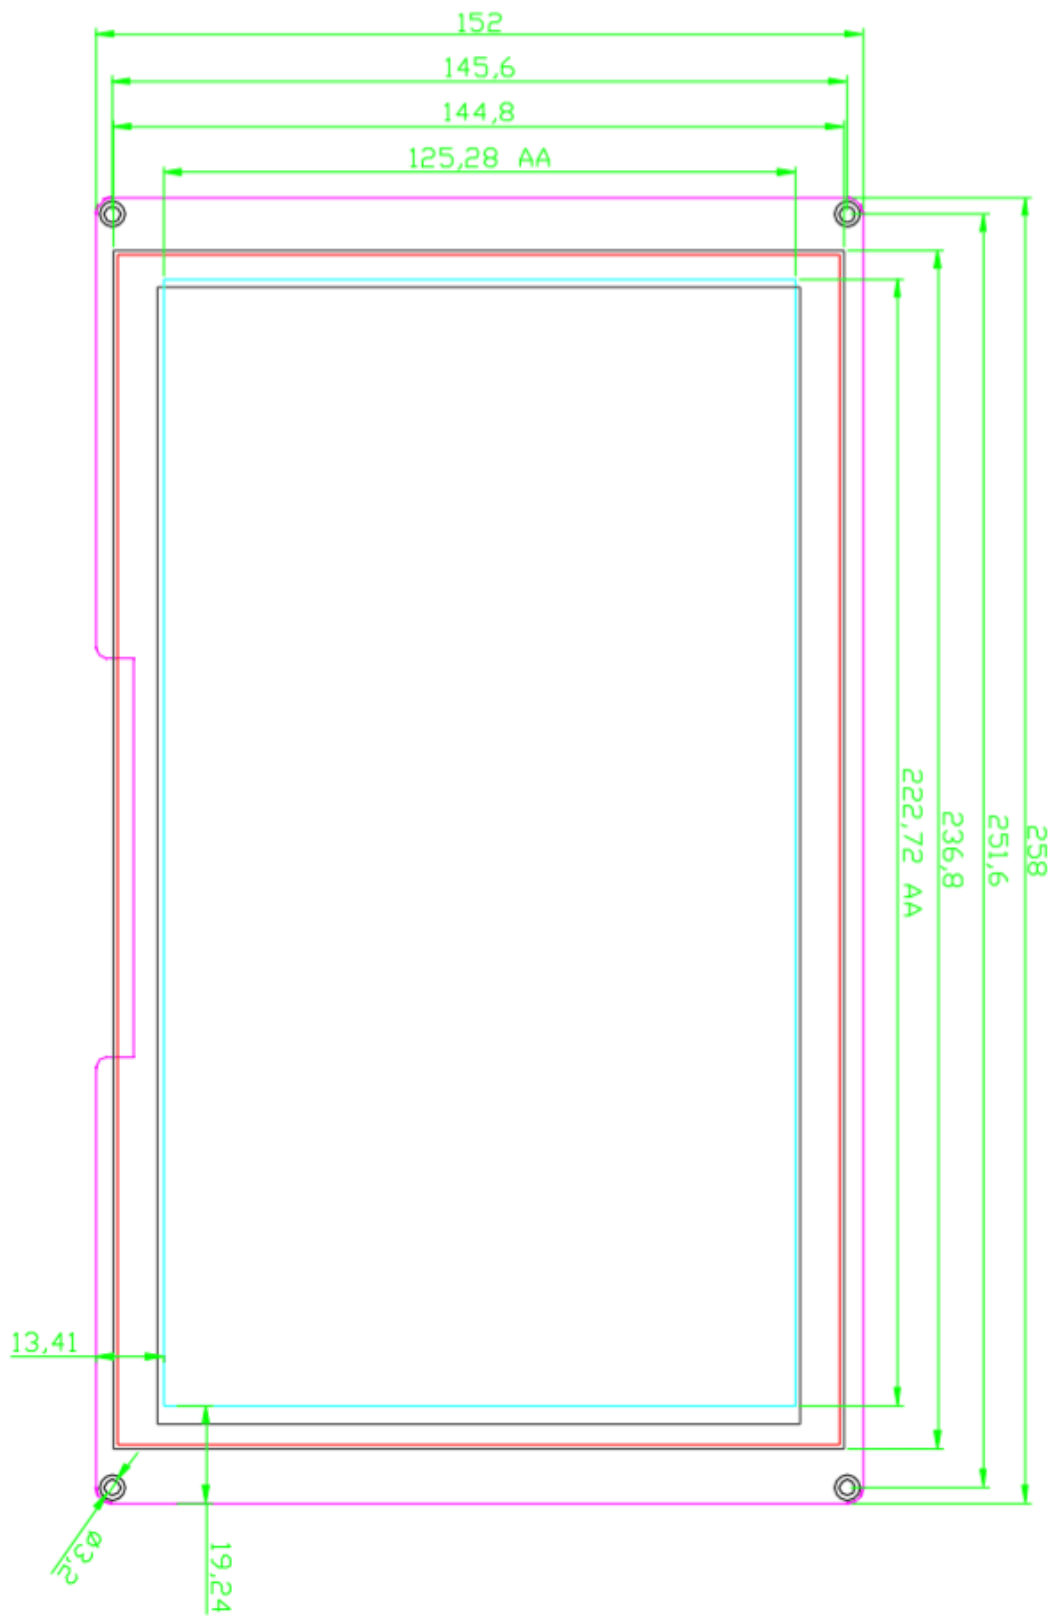

Nextion Intelligent Series - NX1060P101_011 Dimensions

*RTC TP=1.4 ALL=11.5

*CTP TP=1.6 ALL=11.7