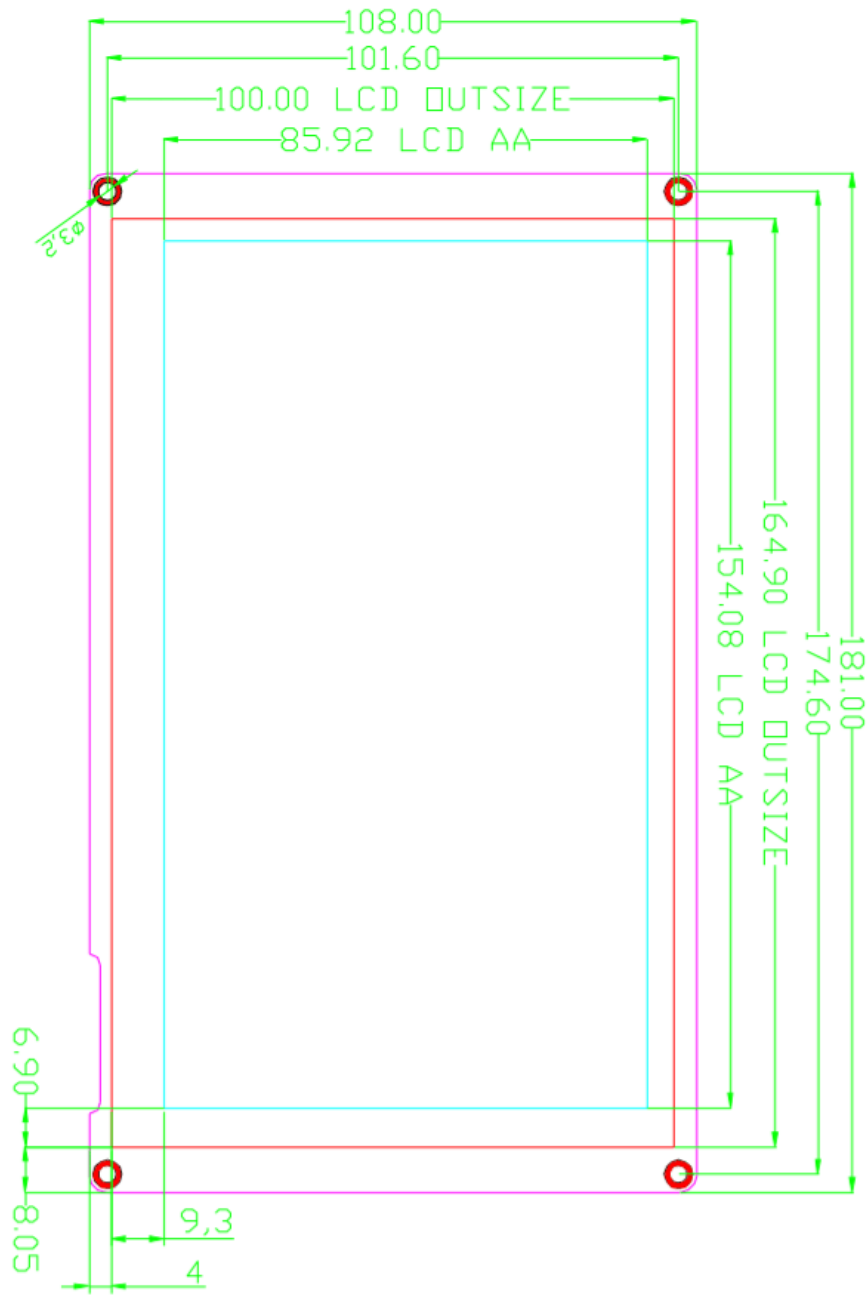

# Nextion Intelligent Series - NX8048P070\_011X Dimensions

# Nextion Intelligent Series - NX8048P070\_011X\_Y Enclosure Dimensions